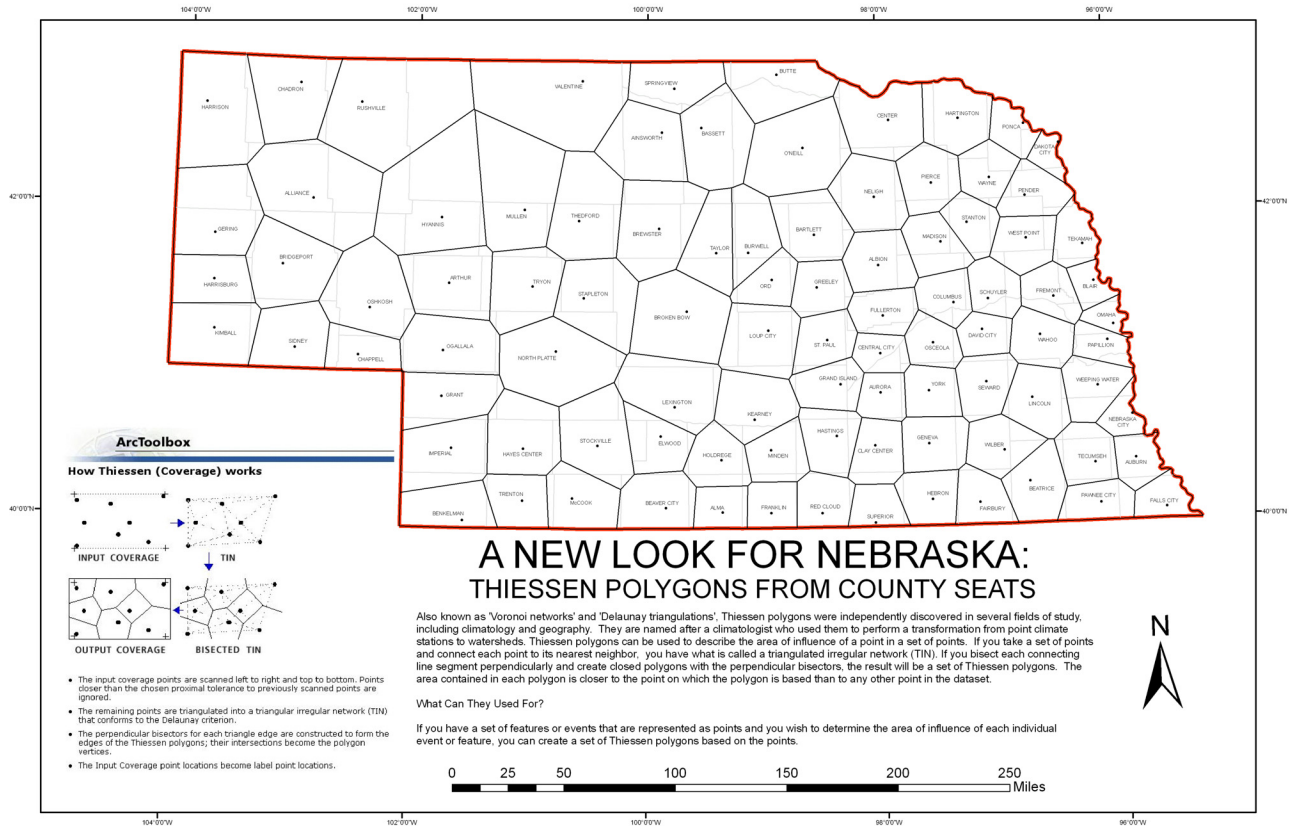

.Robinson 03/13/09